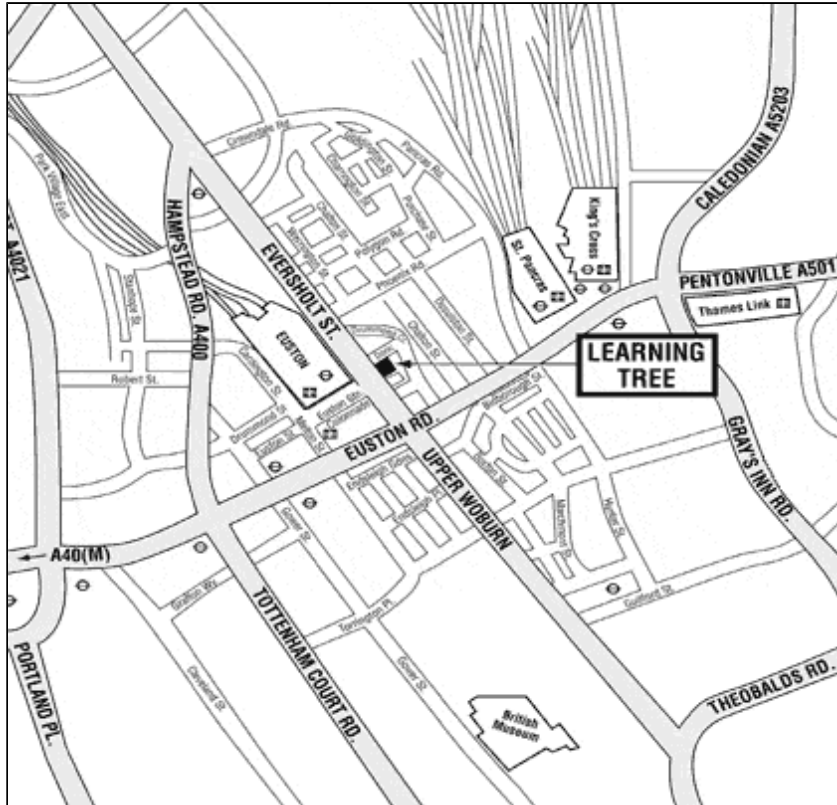

London Education Centre

MAP NOT TO SCALE

Training Location

The Learning Tree International London Education Centre is located in Central London. The nearest tube stations are Euston and Euston Square.

The Education Centre Facilities

From Euston Station

(Northern and Victoria Lines)

Exit into Euston Railway Station. Leave the station through the main doors and turn left immediately. Walk along to stairs leading down to Eversholt Street. Cross the road to Euston House.

For the latest travel information, please visit www.tfl.gov.uk

From Euston Square Underground Station

(Circle, Metropolitan, Hammersmith and City Lines)

Take the exit marked Euston Road (North) and Railway Station. Turn left at the top of the stairs onto Euston Road. Walk past two sets of traffic lights and Euston Railway Station. On the third set of traffic lights turn left into Euston Square. This becomes Eversholt Street. Euston House is on the right past The Royal George Pub.